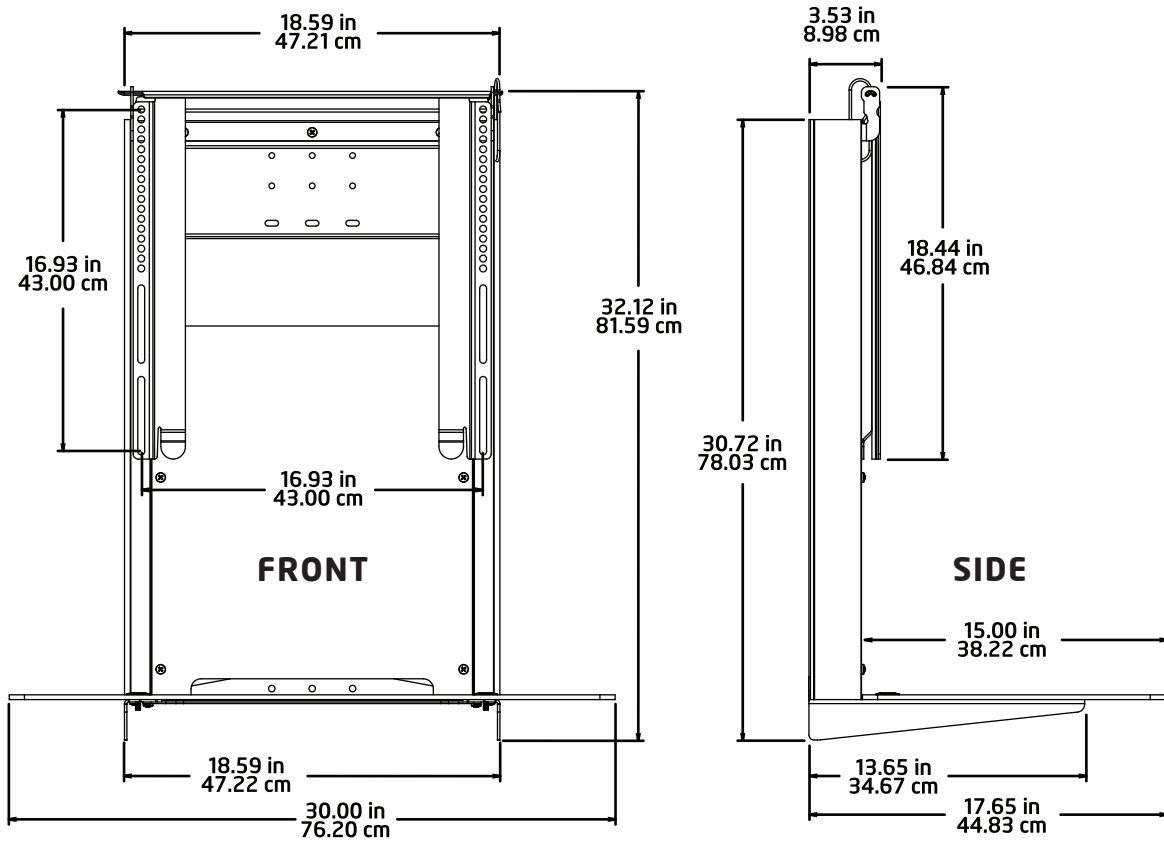

Vantage Point's Unity Medium Flat Mount System

Clean integration made easy for flat panel mounting.

- 2 included panel finishes
- Tempered black glass shelf
- Complete wire management
- Integrated TV mount
- Single or double stud mounting
- Additional models/accessories available

walnut

maple

Product Specifications

Mount

Screen Size Range
24 - 47 in | 61 - 119 cm

Max Weight Load
80 lbs | 36 kg

Hole Pattern Range
100 x 100 - 400 x 400 mm

Shelf

Shelf Dimensions
30 x 15 in | 76 x 38 cm

Max Weight Load
40 lbs | 18 kg

Packaging

Dimensions
32 x 18.75 x 4.5 in
81.3 x 47.6 x 11.4 cm

Weight
32 lbs | 14.5 kg

Pallet Count, Dimensions
48 x 40 x 81 in
121.9 x 101.6 x 205.7 cm