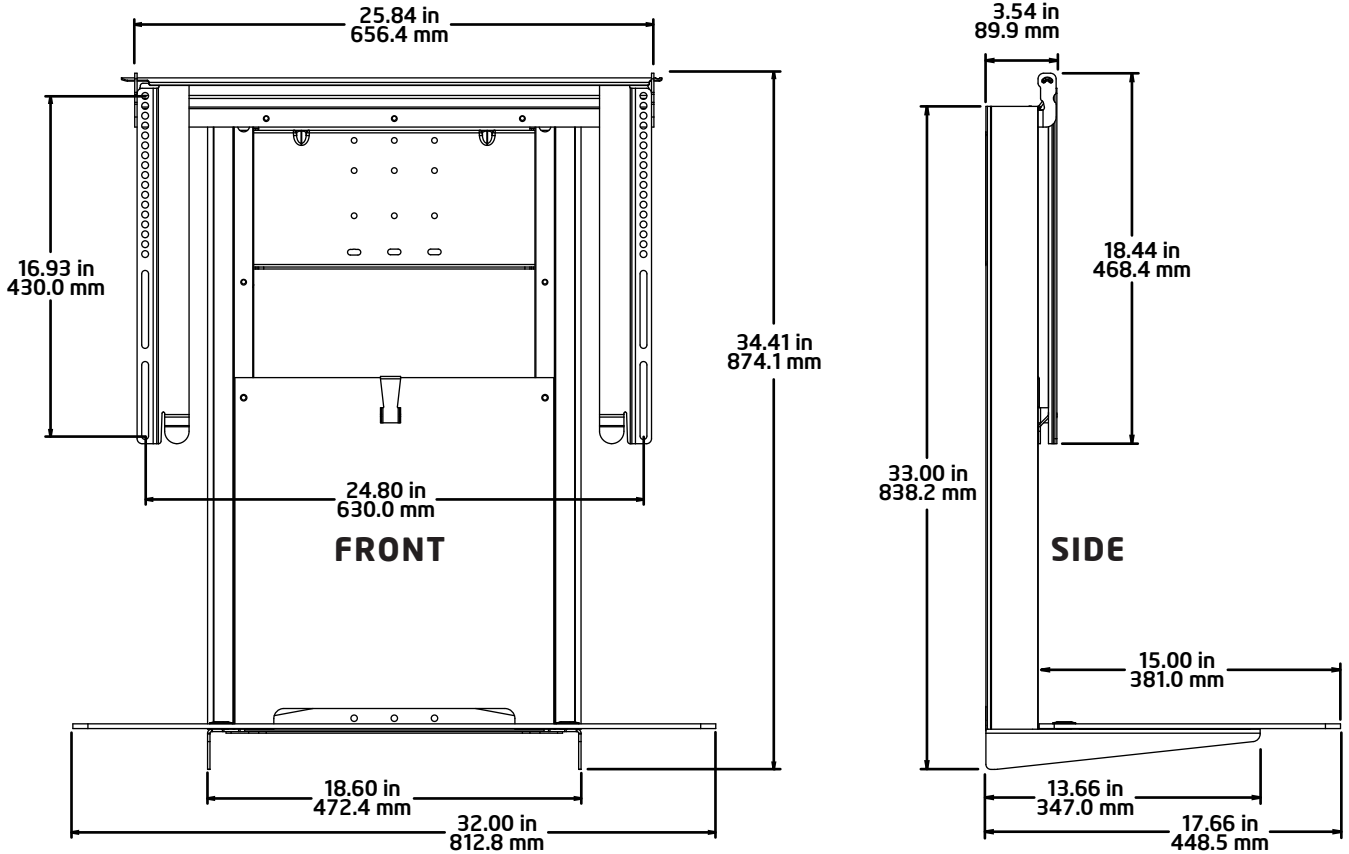

walnut

maple

espresso

cherry

Product Specifications

Mount

Screen Size Range
37 - 58 in | 94 - 147 cm

Max Weight Load
120 lbs | 55 kg

Hole Pattern Range
200 x 100 - 600 x 400 mm

Shelf

Shelf Dimensions
32 x 15 in | 81 x 38 cm

Max Weight Load
40 lbs | 18 kg

Packaging

Dimensions
33.75 x 18.5 x 4.5 in
85.7 x 47.0 x 11.4 cm

Weight
36 lbs | 16.3 kg

Pallet Count, Dimensions
48 x 40 x 81 in
121.9 x 101.6 x 205.7 cm