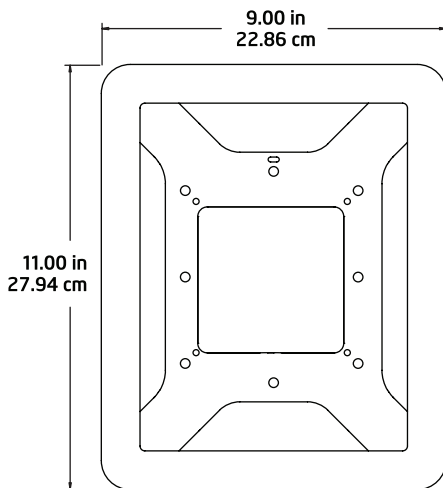

### Box Dimensions

**Dimensions**  
12.25 x 9.5 x 1.25 in  
311.2 x 241.3 x 31.8 mm

**Weight**  
1.9 lbs | 0.9 kg

VESA® Compatible

Mounts to J-Box

### Features

- Only 1 inch off the wall
- Mounts landscape or portrait
- VESA® compatible, 100 mm pattern
- Mounts on a J-Box
- Mount directly to the wall or a stud

**MSRP \$75**