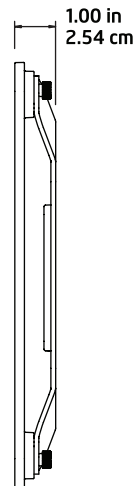

### Box Dimensions

**Dimensions**  
12.25 x 9.5 x 1.25 in  
311.2 x 241.3 x 31.8 mm

**Weight**  
1.9 lbs | 0.9 kg

VESA® Compatible

Mounts to J-Box

### Features

- Only 1 inch off the wall
- Mounts landscape or portrait
- VESA® compatible, 100 mm pattern
- Mounts on a J-Box
- Mount directly to the wall or a stud

**MSRP \$75**