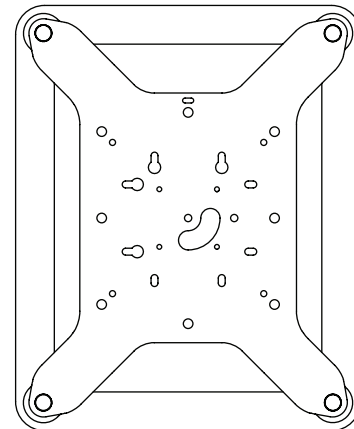

### Box Dimensions

**Dimensions**  
12.25 x 9.5 x 1.25 in  
311.2 x 241.3 x 31.8 mm

**Weight**  
1.9 lbs | 0.9 kg

VESA® Compatible

Mounts to J-Box

### Features

- Only 1 inch off the wall
- Mounts landscape or portrait
- VESA® compatible, 100 mm pattern
- Mounts on a J-Box
- Mount directly to the wall or a stud

**MSRP \$75**